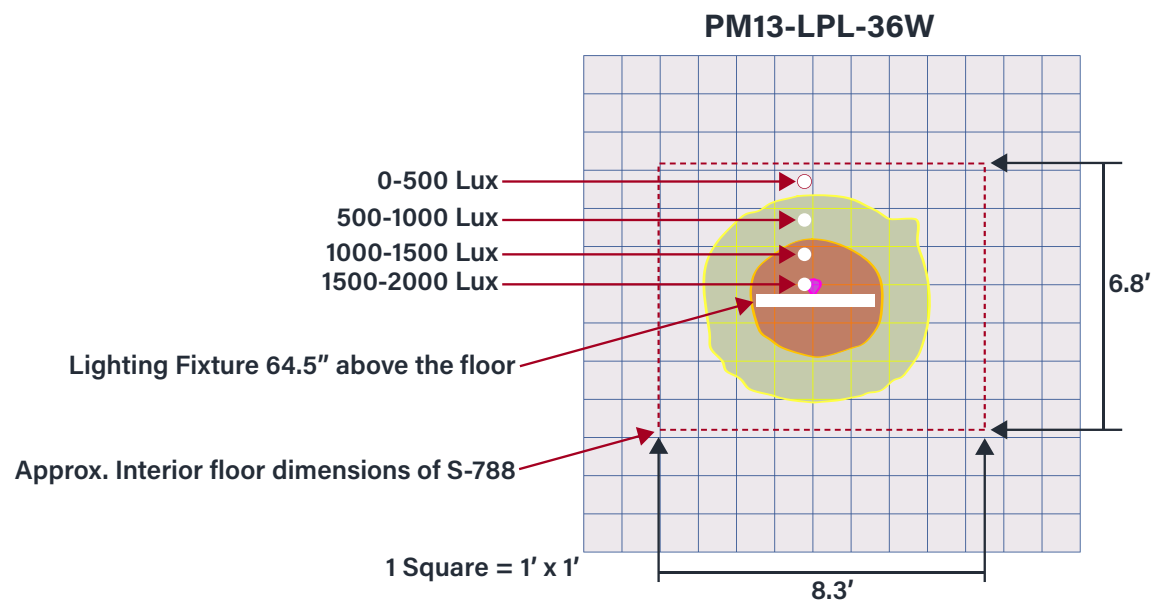

PM 13 LIGHTING
2 STONEWALL ROAD
BURNT HILLS NY 12027
WWW.PM13CONSULTING.COM

PATRICK MALONEY
PMALONEY@PM13CONSULTING.COM
MELVIN JEE
MJEE@PM13CONSULTING.COM

DIMENSIONS

LIGHT MEASUREMENTS

SPECIFICATIONS

MODEL	PM13-LPL-12W	PM13-LPL-12B	PM13-LPL-12W/B	PM13-LPL-24W	PM13-LPL-24B	PM13-LPL-24W/B	PM13-LPL-36W	PM13-LPL-36B	PM13-LPL-36W/B	
White Light	✓		✓	✓		✓	✓		✓	
Blackout Light		✓	✓		✓	✓		✓	✓	
Voltage	24VDC	24VDC	24VDC	24VDC	24VDC	24VDC	24VDC	24VDC	24VDC	
Amperage	240mA+/-10mA	120mA+/-5mA	360mA+/-10mA	480mA+/-10mA	240mA+/-5mA	720mA+/-15mA	720mA+/-10mA	360mA+/-5mA	1080mA+/-10mA	
Wattage	6W	3W	9W	12W	6W	18W	18W	9W	27W	
Lumens	840lm	216lm	1054lm	1680lm	432lm	2108lm	2520lm	648lm	3168lm	
Lumens / Watt	140lm/w	72lm/w	117lm/w	140lm/w	72lm/w	117lm/w	140lm/w	72lm/w	117lm/w	
Dimensions										
Inches (L x W x H)	12" x 2" x 0.24"	12" x 2" x 0.24"	12" x 2" x 0.24"	24" x 2" x 0.24"	24" x 2" x 0.24"	24" x 2" x 0.24"	36" x 2" x 0.24"	36" x 2" x 0.24"	36" x 2" x 0.24"	
mm (L x W x H)	305 x 51 x 6	305 x 51 x 6	305 x 51 x 6	610 x 51 x 6	610 x 51 x 6	610 x 51 x 6	915 x 51 x 6	915 x 51 x 6	915 x 51 x 6	
Weight	150g	150g	150g	300g	300g	300g	450g	450g	450g	
Aluminium Housing	Extrusion	Extrusion	Extrusion	Extrusion	Extrusion	Extrusion	Extrusion	Extrusion	Extrusion	
Mounting	Screws	Screws	Screws	Screws	Screws	Screws	Screws	Screws	Screws	
Beam Angle	120°	120°	120°	120°	120°	120°	120°	120°	120°	
Color / Temp	5000k	NA	6300k	5000k	NA	6300k	5000k	NA	6300k	
CRI	>80	NA	>80	>80	NA	>80	>80	NA	>80	
Dimmable	PWM	PWM	PWM	PWM	PWM	PWM	PWM	PWM	PWM	
Operating Temp										
Fahrenheit	-40°F - 140°F	-40°F - 140°F	-40°F - 140°F	-40°F - 140°F	-40°F - 140°F	-40°F - 140°F	-40°F - 140°F	-40°F - 140°F	-40°F - 140°F	
Celsius	-40°C - 60°C	-40°C - 60°C	-40°C - 60°C	-40°C - 60°C	-40°C - 60°C	-40°C - 60°C	-40°C - 60°C	-40°C - 60°C	-40°C - 60°C	
Warranty	2 years	2 years	2 years	2 years	2 years	2 years	2 years	2 years	2 years	