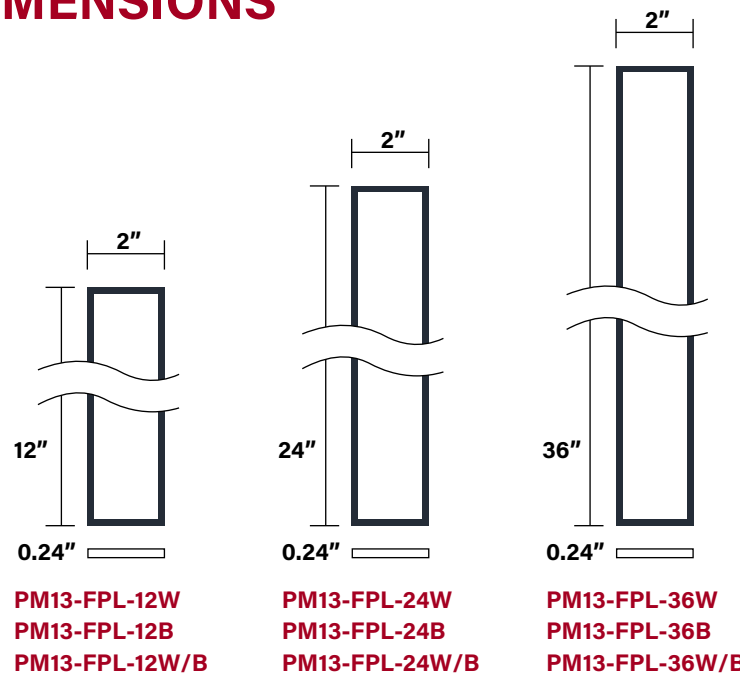

PM 13 LIGHTING
2 STONEWALL ROAD
BURNT HILLS NY 12027
WWW.PM13CONSULTING.COM

PATRICK MALONEY
PMALONEY@PM13CONSULTING.COM
MELVIN JEE
MJEE@PM13CONSULTING.COM

DIMENSIONS

LIGHT MEASUREMENTS

SPECIFICATIONS

MODEL	PM13-LPL-12W	PM13-LPL-12B	PM13-LPL-12W/B	PM13-LPL-24W	PM13-LPL-24B	PM13-LPL-24W/B	PM13-LPL-36W	PM13-LPL-36B	PM13-LPL-36W/B	
White Light	✓		✓	✓		✓	✓		✓	
Blackout Light		✓	✓		✓	✓		✓	✓	
Voltage	24VDC	24VDC	24VDC	24VDC	24VDC	24VDC	24VDC	24VDC	24VDC	
Amperage	240mA+/-10mA	120mA+/-5mA	360mA+/-10mA	480mA+/-10mA	240mA+/-5mA	720mA+/-15mA	720mA+/-10mA	360mA+/-5mA	1080mA+/-10mA	
Wattage	6W	3W	9W	12W	6W	18W	18W	9W	27W	
Lumens	840lm	216lm	1054lm	1680lm	432lm	2108lm	2520lm	648lm	3168lm	
Lumens / Watt	140lm/w	72lm/w	117lm/w	140lm/w	72lm/w	117lm/w	140lm/w	72lm/w	117lm/w	
Dimensions										
Inches (L x W x H)	12" x 2" x 0.24"	12" x 2" x 0.24"	12" x 2" x 0.24"	24" x 2" x 0.24"	24" x 2" x 0.24"	24" x 2" x 0.24"	36" x 2" x 0.24"	36" x 2" x 0.24"	36" x 2" x 0.24"	
mm (L x W x H)	305 x 51 x 6	305 x 51 x 6	305 x 51 x 6	610 x 51 x 6	610 x 51 x 6	610 x 51 x 6	915 x 51 x 6	915 x 51 x 6	915 x 51 x 6	
Weight	150g	150g	150g	300g	300g	300g	450g	450g	450g	
Aluminium Housing	Extrusion	Extrusion	Extrusion	Extrusion	Extrusion	Extrusion	Extrusion	Extrusion	Extrusion	
Mounting	Screws	Screws	Screws	Screws	Screws	Screws	Screws	Screws	Screws	
Beam Angle	120°	120°	120°	120°	120°	120°	120°	120°	120°	
Color / Temp	5000k	NA	6300k	5000k	NA	6300k	5000k	NA	6300k	
CRI	>80	NA	>80	>80	NA	>80	>80	NA	>80	
Dimmable	PWM	PWM	PWM	PWM	PWM	PWM	PWM	PWM	PWM	
Operating Temp										
Fahrenheit	-40°F - 140°F	-40°F - 140°F	-40°F - 140°F	-40°F - 140°F	-40°F - 140°F	-40°F - 140°F	-40°F - 140°F	-40°F - 140°F	-40°F - 140°F	
Celsius	-40°C - 60°C	-40°C - 60°C	-40°C - 60°C	-40°C - 60°C	-40°C - 60°C	-40°C - 60°C	-40°C - 60°C	-40°C - 60°C	-40°C - 60°C	
Warranty	2 years	2 years	2 years	2 years	2 years	2 years	2 years	2 years	2 years	