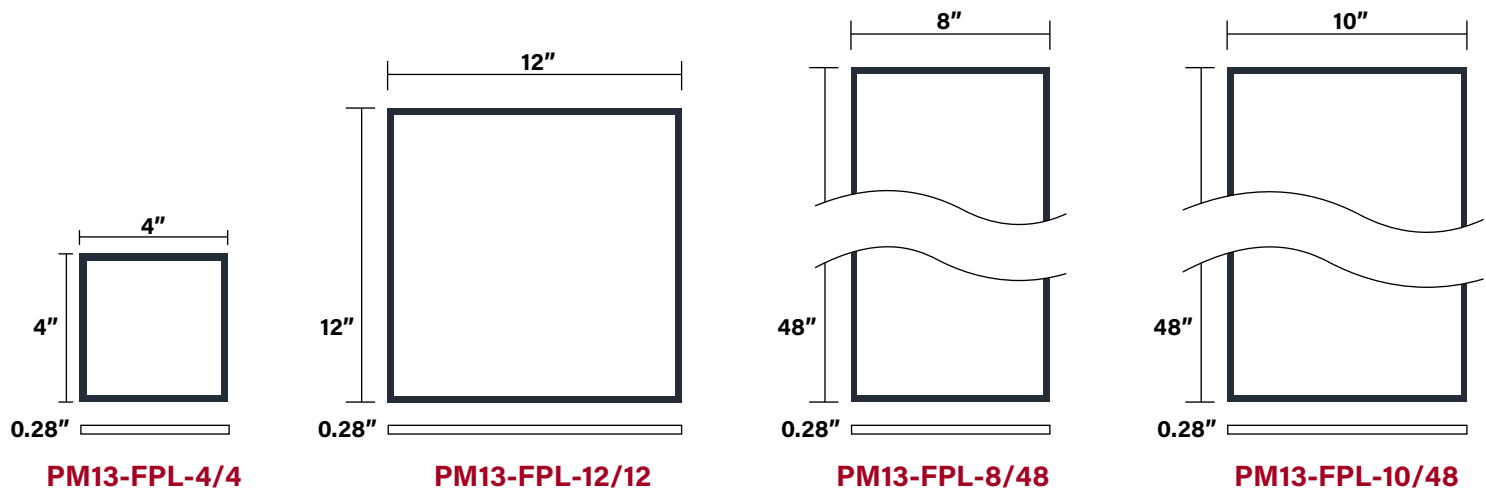

FEATURES

- Integrated thermal management system dissipates heat more efficiently
- Fully optimized engraved dot pattern for clear light diffusion
- Utilizes Tier 1, dual sided mercury free LEDs

DIMENSIONS

SPECIFICATIONS

MODEL	PM13-FPL-4/4	PM13-FPL-12/12	PM13-FPL-8/48	PM13-FPL-10/48
Voltage	24VDC	24VDC	24VDC	24VDC
Amperage	160mA	320mA	1560mA	160mA
Wattage	3.8W	7.6W	38W	38W
Lumens	475	950	5130	5130
Lumens / Watt	125lm/w	125lm/w	135lm/w	135lm/w
Dimensions				
Inches (L x W x H)	4" x 4" x 0.28"	12" x 12" x 0.28"	8" x 48" x 0.28"	10" x 48" x 0.28"
mm (L x W x H)	100 x 100 x 7	300 x 300 x 7	1219.2 x 203.2 x 7	1219.2 x 254 x 7
Weight	100g	740g	1800g	2000g
Housing Frame	Aluminium	Aluminium	Aluminium	Aluminium
Mounting	Frame or clips	Frame or clips	Frame or clips	Frame or clips
Beam Angle	120°	120°	120°	120°
Color / Temp	6500k	6500k	6500k	6500k
CRI	>80	>80	>80	>80
Operating Temp				
Fahrenheit	-4°F - 104°F	-4°F - 104°F	-4°F - 104°F	-4°F - 104°F
Celsius	-20°C - 40°C	-20°C - 40°C	-20°C - 40°C	-20°C - 40°C
Rated Life	50,000 hours	50,000 hours	50,000 hours	50,000 hours
Warranty	2 years	2 years	2 years	2 years